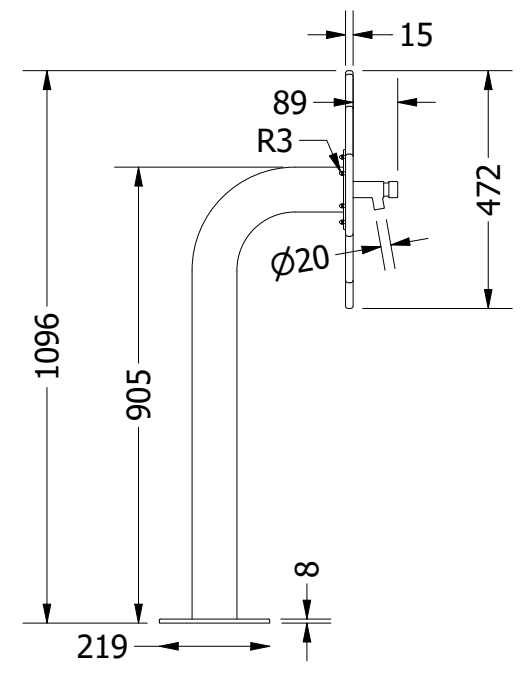

ΒΡΥΣΗ ΜΑΡΓΑΡΙΤΑ ΤΥΠΟΥ Γ

DRAWN J. Pappas	31/5/2021	Article No. C003G		
				
		Pappas J. Sport		REV
	SCALE	1 / 5	SHEET 1 OF 2	

6 5 4 3 2 1

D
C
B
A

D
C
B
A

DRAWN J. Pappas	31/5/2021	Article No. C003G		
				
		Pappas J. Sport		REV
	SCALE	1 / 15	SHEET 2 OF 2	

6 5 4 3 2 1