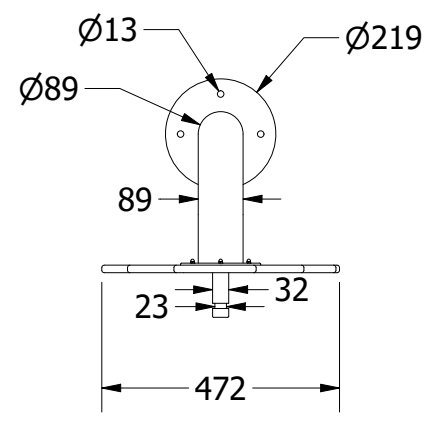

ΒΡΥΣΗ ΜΑΡΓΑΡΙΤΑ ΤΥΠΟΥ Γ

DRAWN J. Pappas	31/5/2021	Article No. C003G		
				
		Pappas J. Sport		REV
	SCALE	1 / 5	SHEET 1 OF 2	

6 5 4 3 2 1

D
C
B
A

D
C
B
A

DRAWN J. Pappas	31/5/2021	Article No. C003G		
				
		Pappas J. Sport		REV
	SCALE	1 / 15	SHEET 2 OF 2	

6 5 4 3 2 1