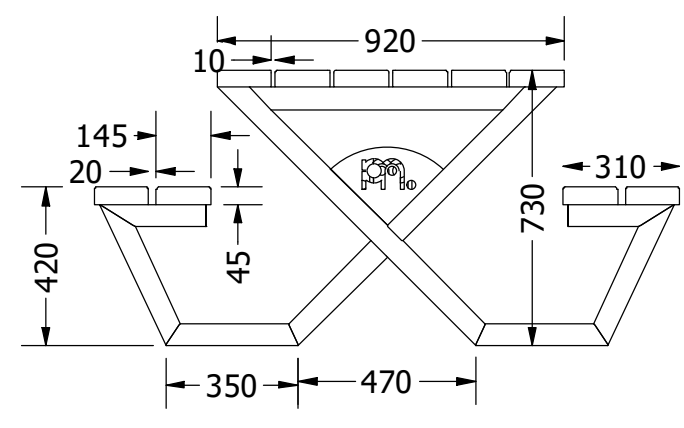

ΤΡΑΠΕΖΟΠΑΓΚΟΣ ΧΩΡΙΣ ΠΛΑΤΗ

DRAWN J. Pappas	28/5/2021	Article No. C005C		
				
		Pappas J. Sport		REV
	SCALE	1 / 10	SHEET 1 OF 2	

6 5 4 3 2 1

D

D

C

C

B

B

A

A

DRAWN J. Pappas	28/5/2021	Article No. C005C	
			
		Pappas J. Sport	
			REV
SCALE	1 / 20	SHEET 2 OF 2	

6 5 4 3 2 1