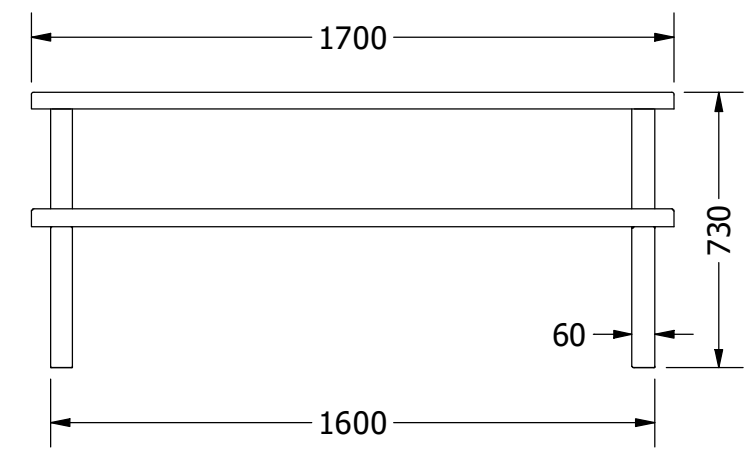

ΤΡΑΠΕΖΟΠΑΓΚΟΣ ΧΩΡΙΣ ΠΛΑΤΗ

DRAWN J. Pappas	28/5/2021	Article No. C005C		
				
		Pappas J. Sport		REV
	SCALE	1 / 10	SHEET 1 OF 2	

6 5 4 3 2 1

D

D

C

C

B

B

A

A

DRAWN J. Pappas	28/5/2021	Article No. C005C	
			
		Pappas J. Sport	
			REV
SCALE	1 / 20	SHEET 2 OF 2	

6 5 4 3 2 1