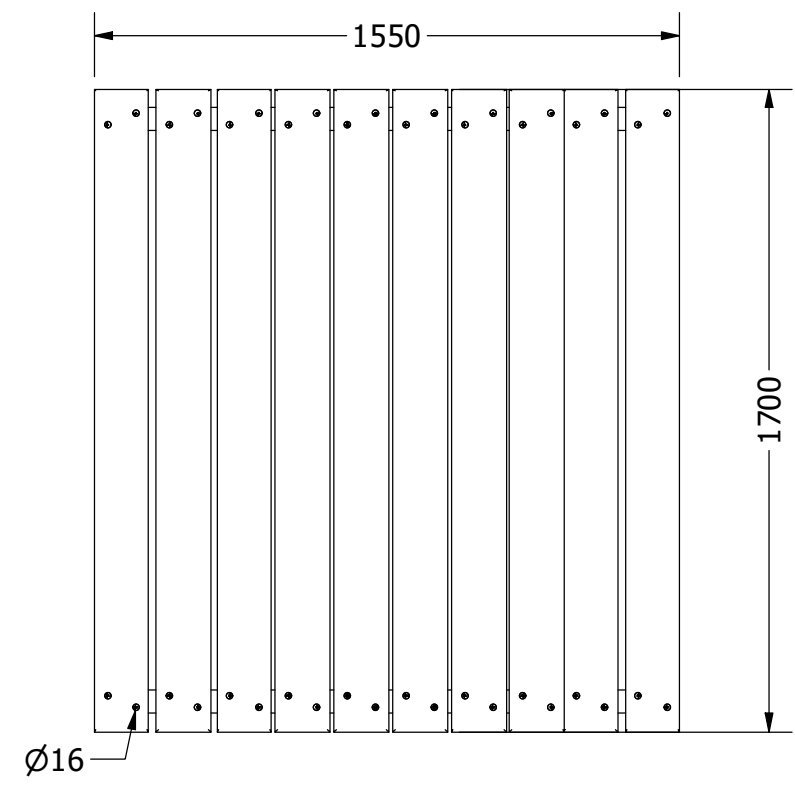

ΤΡΑΠΕΖΟΠΑΓΚΟΣ ΧΩΡΙΣ ΠΛΑΤΗ

DRAWN J. Pappas	28/5/2021	Article No. C005C		
				
		Pappas J. Sport		REV
	SCALE	1 / 10	SHEET 1 OF 2	

6 5 4 3 2 1

D

D

C

C

B

B

A

A

DRAWN J. Pappas	28/5/2021	Article No. C005C	
			
		Pappas J. Sport	
			REV
SCALE	1 / 20	SHEET 2 OF 2	

6 5 4 3 2 1