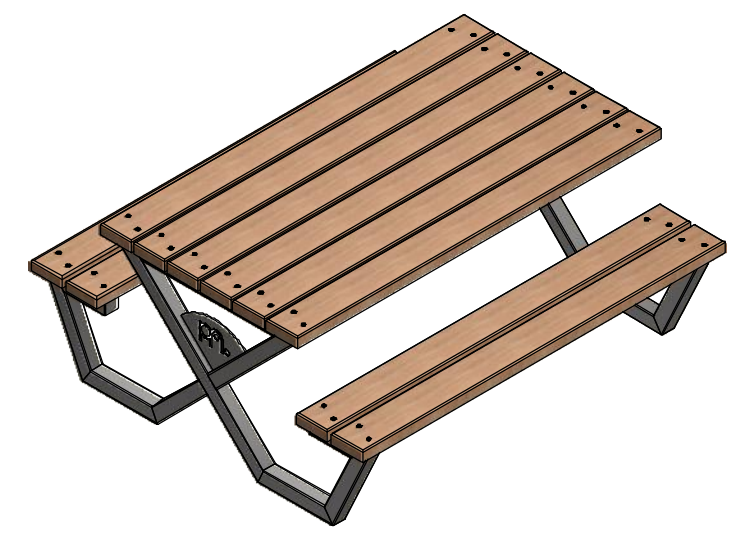

ΤΡΑΠΕΖΟΠΑΓΚΟΣ ΧΩΡΙΣ ΠΛΑΤΗ

DRAWN J. Pappas	28/5/2021	Article No. C005C		
				
		Pappas J. Sport		REV
	SCALE	1 / 10	SHEET 1 OF 2	

6 5 4 3 2 1

D

D

C

C

B

B

A

A

DRAWN J. Pappas	28/5/2021	Article No. C005C	
			
		Pappas J. Sport	
			REV
SCALE	1 / 20	SHEET 2 OF 2	

6 5 4 3 2 1