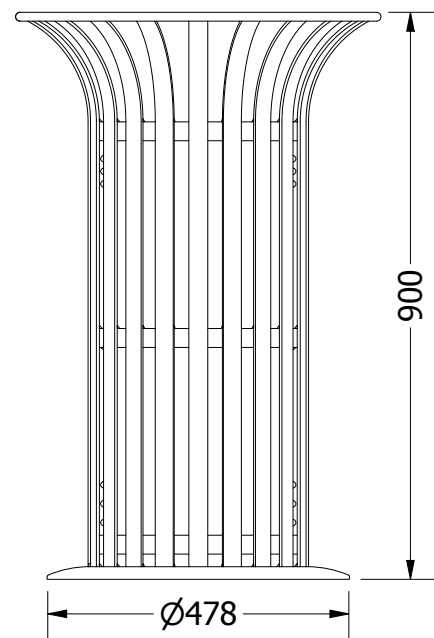

ΜΕΤΑΛΛΙΚΟΣ ΚΑΔΟΣ

DRAWN J. Pappas	26/5/2020	Article No. C006B		
				
		Pappas J. Sport		REV
	SCALE	1/8	SHEET 1 OF 2	

DRAWN J. Pappas	26/5/2020	Article No. C006B		
				
		Pappas J. Sport		REV
	SCALE	1/12	SHEET 2 OF 2	