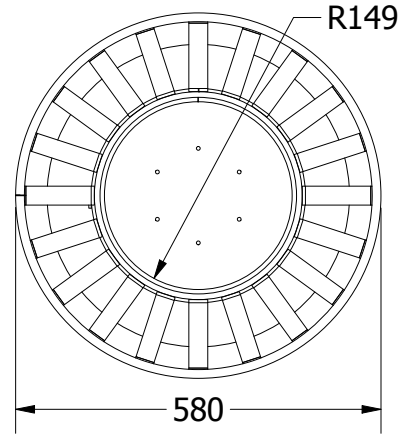

ΜΕΤΑΛΛΙΚΟΣ ΚΑΔΟΣ

DRAWN J. Pappas	26/5/2020	Article No. C006B		
				
		Pappas J. Sport		REV
	SCALE	1/8	SHEET 1 OF 2	

DRAWN J. Pappas	26/5/2020	Article No. C006B		
				
		Pappas J. Sport		REV
	SCALE	1/12	SHEET 2 OF 2	